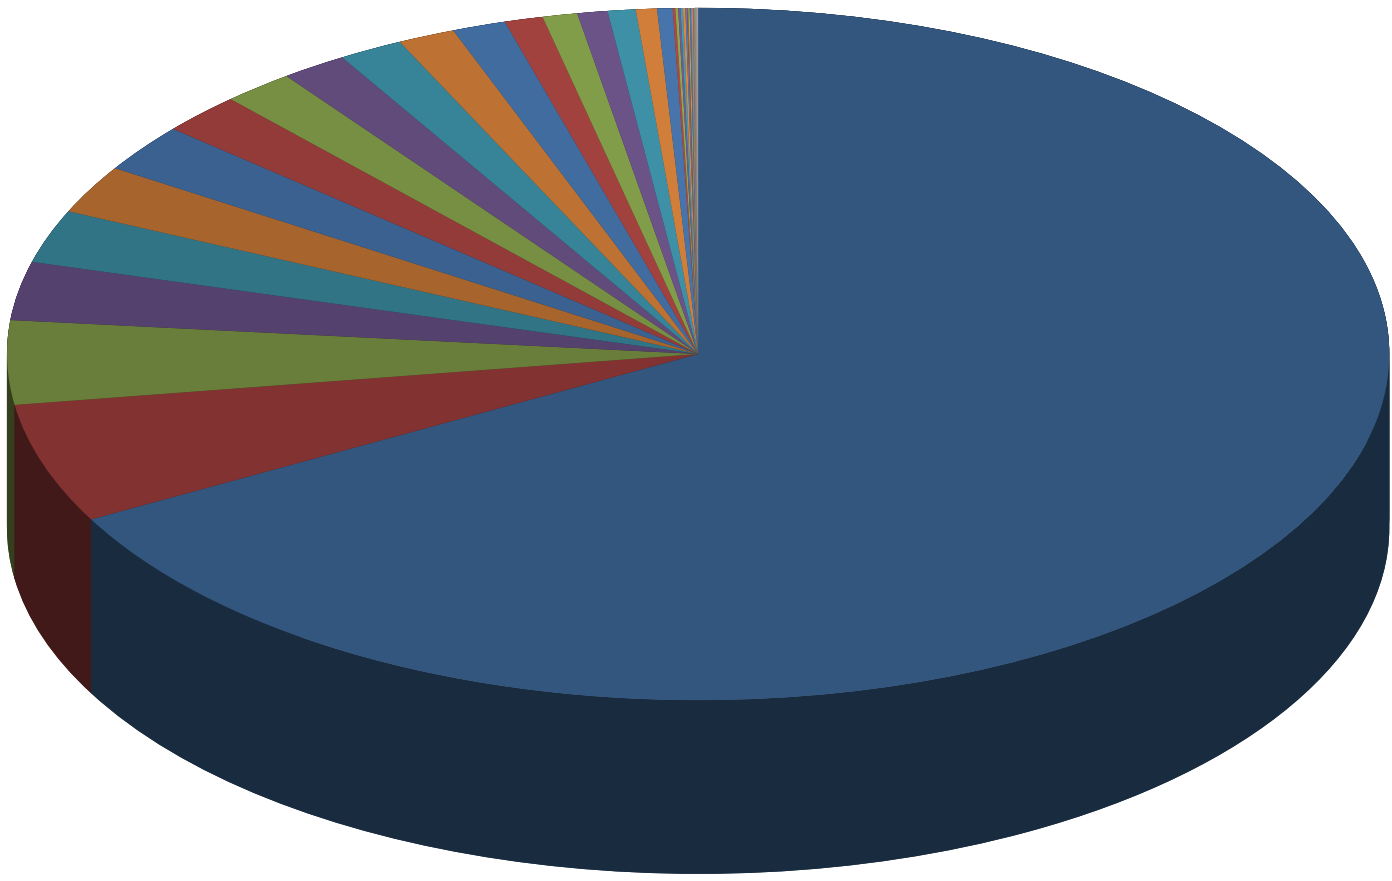

Row Labels	Count of UPN
3	138
4	1909
5	2884
6	2910
7	2928
8	2854
9	2814
10	2721
11	2691
12	2834
13	2956
14	2744
15	2791
16	2885
17	1523
18	1237
19	200
20	12
Total	39031

	F	M	Total	% F	% M
Count	19075	19956	39031	48.87%	51.13%

May 2015 - School Census

- White – British
- Pakistani
- Indian
- Information Not Yet Obtained
- Any other White Background
- Any Other Asian Background
- Any Other Mixed Background
- White - English
- White and Black Caribbean
- Any Other Ethnic Group
- Black - African
- Chinese
- White and Asian
- Black Caribbean
- Any other Black background
- White – Irish
- Refused
- White and Black African
- Bangladeshi
- White and any other ethnic group
- Asian and any other ethnic group
- White and any other Asian background
- White European
- White other
- Other Asian

Row Labels	Count of UPN
White – British	26178
Pakistani	2178
Indian	1529
Information Not Yet Obtained	1063
Any other White Background	966
Any Other Asian Background	881
Any Other Mixed Background	876
White - English	745
White and Black Caribbean	650
Any Other Ethnic Group	603
Black - African	589
Chinese	523
White and Asian	489
Black Caribbean	350
Any other Black background	317
White – Irish	276
Refused	255
White and Black African	192
Bangladeshi	141
White and any other ethnic group	25
Asian and any other ethnic group	24
White and any other Asian background	22
White European	22
White other	21
Other Asian	15
Chinese and any other ethnic group	12
Arab other	12
Traveller of Irish Heritage	11
Other Pakistani	8
Gypsy / Roma	8
Any other mixed background	6
Other ethnic group	6
Greek	4
White and Indian	3
Japanese	3
Other Black	2
Iranian	2
Korean	2
White - Cornish	2
White Eastern European	2
Italian	2
Other White British	2
Turkish	2
White Western European	2
African Asian	1
Kashmiri Pakistani	1
Other Chinese	1
Asian and Black	1